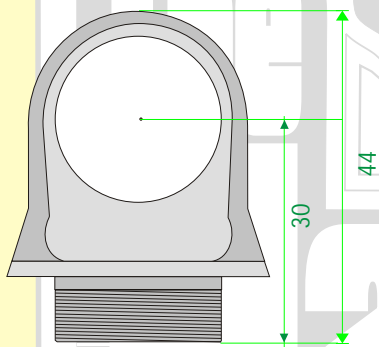

**TOP EYE COLLECTION
MODELOS DE AGARRES**

MODELOS AGARRES DESMONTABLES CON ROSCA
TOP EYE SCREW COLLECTION

AGARRE ROSCA DESMONTABLE D44
TOP EYE SCREW DESIGN 44

OPTION BUSHES			
BALL JOINT STANDART	BALL JOINT OPTION GB	RUBBER	RUBBER
∅ 12	∅ 12,7	∅ 14	∅ 15

MATERIAL: ALUMINIUM ANIODIZED

AGARRE ROSCA DESMONTABLE U 43
TOP EYE SCREW DESIGN VIVA U 43

MATERIAL: ALUMINIUM ANIODIZED

AGARRE ROSCA DESMONTABLE D39
TOP EYE SCREW DESIGN 39

OPTION BUSHES			
BALL JOINT STANDART	BALL JOINT OPTION GB	RUBBER	RUBBER
∅ 12	∅ 12,7	∅ 14	∅ 15

MATERIAL: ALUMINIUM ANIODIZED

AGARRE ROSCA DESMONTABLE D49
TOP EYE SCREW DESIGN 49

OPTION BUSHES			
BALL JOINT STANDART	BALL JOINT OPTION GB	RUBBER	RUBBER
∅ 12	∅ 12,7	∅ 14	∅ 15

MATERIAL: ALUMINIUM ANIODIZED

ADAPTADOR DE ALUMINIO PARA EL AGARRE ROSCA DESMONTABLE U 43

AGARRE ROSCA DESMONTABLE U 43
TOP EYE SCREW DESIGN VIVA U 43
MATERIAL: ALUMINIUM ANIODIZED

**ADAPTADOR PARA EL EJE DEL
AGARRE DESMONTABLE U**

TOP EYE COLLECTION