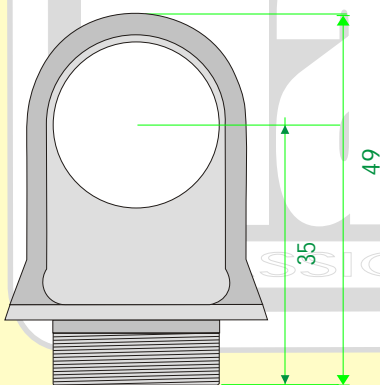

**TOP EYE COLLECTION
MODELOS DE AGARRES**

MODELOS AGARRES DESMONTABLES CON ROSCA
TOP EYE SCREW COLLECTION

AGARRE ROSCA DESMONTABLE D44
TOP EYE SCREW DESIGN 44

OPTION BUSHES			
BALL JOINT STANDART	BALL JOINT OPTION GB	RUBBER	RUBBER
∅ 12	∅ 12,7	∅ 14	∅ 15

MATERIAL: ALUMINIUM ANIODIZED

AGARRE ROSCA DESMONTABLE U 43
TOP EYE SCREW DESIGN VIVA U 43

MATERIAL: ALUMINIUM ANIODIZED

AGARRE ROSCA DESMONTABLE D39
TOP EYE SCREW DESIGN 39

OPTION BUSHES			
BALL JOINT STANDART	BALL JOINT OPTION GB	RUBBER	RUBBER
∅ 12	∅ 12,7	∅ 14	∅ 15

MATERIAL: ALUMINIUM ANIODIZED

AGARRE ROSCA DESMONTABLE D49
TOP EYE SCREW DESIGN 49

OPTION BUSHES			
BALL JOINT STANDART	BALL JOINT OPTION GB	RUBBER	RUBBER
∅ 12	∅ 12,7	∅ 14	∅ 15

MATERIAL: ALUMINIUM ANIODIZED

ADAPTADOR DE ALUMINIO PARA EL AGARRE ROSCA DESMONTABLE U 43

AGARRE ROSCA DESMONTABLE U 43
TOP EYE SCREW DESIGN VIVA U 43
MATERIAL: ALUMINIUM ANIODIZED

**ADAPTADOR PARA EL EJE DEL
AGARRE DESMONTABLE U**

TOP EYE COLLECTION