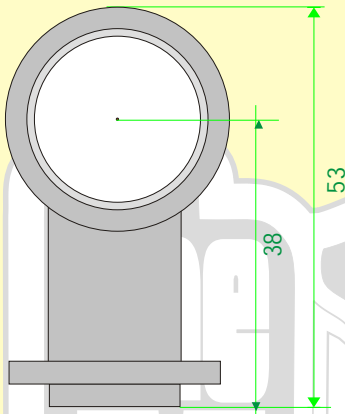

ADAPTADOR DE ALUMINIO PARA EL AGARRE ROSCA DESMONTABLE U 43

AGARRE ROSCA DESMONTABLE U 43
TOP EYE SCREW DESIGN VIVA U 43
MATERIAL: ALUMINIUM ANIODIZED

**ADAPTADOR PARA EL EJE DEL
AGARRE DESMONTABLE U**

TOP EYE COLLECTION

TOP EYE 39

OPTION BUSHES

BALL JOINT STANDART	BALL JOINT OPTION GB	RUBBER	RUBBER
∅ 12	∅ 12,7	∅ 14	∅ 15

MATERIAL: ALUMINIUM ANIODIZED

TOP EYE 43 NEW

OPTION BUSHES

BALL JOINT STANDART	BALL JOINT OPTION GB	RUBBER	RUBBER
∅ 12	∅ 12,7	∅ 14	∅ 15

MATERIAL: ALUMINIUM ANIODIZED

TOP EYE 53 NEW

OPTION BUSHES

BALL JOINT STANDART	BALL JOINT OPTION GB	RUBBER	RUBBER
∅ 12	∅ 12,7	∅ 14	∅ 15

MATERIAL: ALUMINIUM ANIODIZED

TOP EYE 49

OPTION BUSHES

BALL JOINT STANDART	BALL JOINT OPTION GB	RUBBER	RUBBER
∅ 12	∅ 12,7	∅ 14	∅ 15