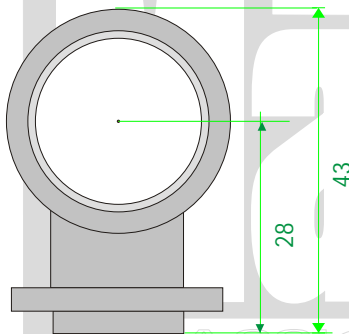

ADAPTADOR DE ALUMINIO PARA EL AGARRE ROSCA DESMONTABLE U 43

AGARRE ROSCA DESMONTABLE U 43
TOP EYE SCREW DESIGN VIVA U 43
MATERIAL: ALUMINIUM ANIODIZED

**ADAPTADOR PARA EL EJE DEL
AGARRE DESMONTABLE U**

TOP EYE COLLECTION

TOP EYE 39

OPTION BUSHES

BALL JOINT STANDART	BALL JOINT OPTION GB	RUBBER	RUBBER
∅ 12	∅ 12,7	∅ 14	∅ 15

MATERIAL: ALUMINIUM ANIODIZED

TOP EYE 43 NEW

OPTION BUSHES

BALL JOINT STANDART	BALL JOINT OPTION GB	RUBBER	RUBBER
∅ 12	∅ 12,7	∅ 14	∅ 15

MATERIAL: ALUMINIUM ANIODIZED

TOP EYE 53 NEW

OPTION BUSHES

BALL JOINT STANDART	BALL JOINT OPTION GB	RUBBER	RUBBER
∅ 12	∅ 12,7	∅ 14	∅ 15

MATERIAL: ALUMINIUM ANIODIZED

TOP EYE 49

OPTION BUSHES

BALL JOINT STANDART	BALL JOINT OPTION GB	RUBBER	RUBBER
∅ 12	∅ 12,7	∅ 14	∅ 15