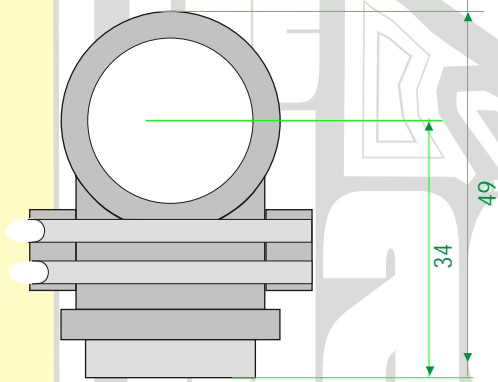

ADAPTADOR DE ALUMINIO PARA EL AGARRE ROSCA DESMONTABLE U 43

AGARRE ROSCA DESMONTABLE U 43
TOP EYE SCREW DESIGN VIVA U 43
MATERIAL: ALUMINIUM ANIODIZED

**ADAPTADOR PARA EL EJE DEL
AGARRE DESMONTABLE U**

TOP EYE COLLECTION

TOP EYE 39

OPTION BUSHES

BALL JOINT STANDART	BALL JOINT OPTION GB	RUBBER	RUBBER
∅ 12	∅ 12,7	∅ 14	∅ 15

MATERIAL: ALUMINIUM ANIODIZED

TOP EYE 43 NEW

OPTION BUSHES

BALL JOINT STANDART	BALL JOINT OPTION GB	RUBBER	RUBBER
∅ 12	∅ 12,7	∅ 14	∅ 15

MATERIAL: ALUMINIUM ANIODIZED

TOP EYE 53 NEW

OPTION BUSHES

BALL JOINT STANDART	BALL JOINT OPTION GB	RUBBER	RUBBER
∅ 12	∅ 12,7	∅ 14	∅ 15

MATERIAL: ALUMINIUM ANIODIZED

TOP EYE 49

OPTION BUSHES

BALL JOINT STANDART	BALL JOINT OPTION GB	RUBBER	RUBBER
∅ 12	∅ 12,7	∅ 14	∅ 15

MATERIAL: ALUMINIUM ANIODIZED

TOP EYE COLLECTION RA

TOP EYE MONT RA + SCREW 49

OPTION BUSHES

BALL JOINT STANDART	BALL JOINT OPTION GB	RUBBER	RUBBER
Ø 12	Ø 12,7	Ø 14	Ø 15

MATERIAL: ALUMINIUM ANIODIZED

CLASSIC SHOCK ABSORBERS