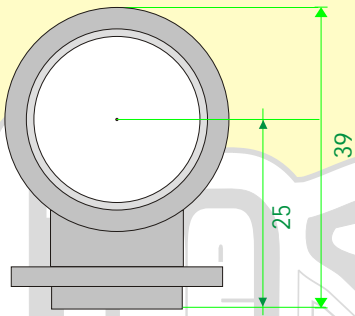

MATERIAL: ALUMINIUM ANIODIZED

AGARRE ROSCA DESMONTABLE D49
TOP EYE SCREW DESIGN 49

OPTION BUSHES			
BALL JOINT STANDART	BALL JOINT OPTION GB	RUBBER	RUBBER
∅ 12	∅ 12,7	∅ 14	∅ 15

MATERIAL: ALUMINIUM ANIODIZED

ADAPTADOR DE ALUMINIO PARA EL AGARRE ROSCA DESMONTABLE U 43

AGARRE ROSCA DESMONTABLE U 43
TOP EYE SCREW DESIGN VIVA U 43
MATERIAL: ALUMINIUM ANIODIZED

**ADAPTADOR PARA EL EJE DEL
AGARRE DESMONTABLE U**

TOP EYE COLLECTION

TOP EYE 39

OPTION BUSHES

BALL JOINT STANDART	BALL JOINT OPTION GB	RUBBER	RUBBER
∅ 12	∅ 12,7	∅ 14	∅ 15

MATERIAL: ALUMINIUM ANIODIZED

TOP EYE 43 NEW

OPTION BUSHES

BALL JOINT STANDART	BALL JOINT OPTION GB	RUBBER	RUBBER
∅ 12	∅ 12,7	∅ 14	∅ 15

MATERIAL: ALUMINIUM ANIODIZED

TOP EYE 53 NEW

OPTION BUSHES

BALL JOINT STANDART	BALL JOINT OPTION GB	RUBBER	RUBBER
∅ 12	∅ 12,7	∅ 14	∅ 15

MATERIAL: ALUMINIUM ANIODIZED

TOP EYE 49

OPTION BUSHES

BALL JOINT STANDART	BALL JOINT OPTION GB	RUBBER	RUBBER
∅ 12	∅ 12,7	∅ 14	∅ 15