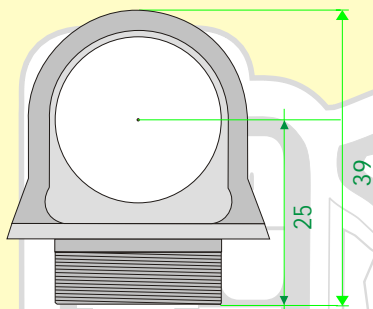

**TOP EYE COLLECTION
MODELOS DE AGARRES**

MODELOS AGARRES DESMONTABLES CON ROSCA
TOP EYE SCREW COLLECTION

AGARRE ROSCA DESMONTABLE D44
TOP EYE SCREW DESIGN 44

OPTION BUSHES			
BALL JOINT STANDART	BALL JOINT OPTION GB	RUBBER	RUBBER
∅ 12	∅ 12,7	∅ 14	∅ 15

MATERIAL: ALUMINIUM ANIODIZED

AGARRE ROSCA DESMONTABLE U 43
TOP EYE SCREW DESIGN VIVA U 43

MATERIAL: ALUMINIUM ANIODIZED

AGARRE ROSCA DESMONTABLE D39
TOP EYE SCREW DESIGN 39

OPTION BUSHES			
BALL JOINT STANDART	BALL JOINT OPTION GB	RUBBER	RUBBER
∅ 12	∅ 12,7	∅ 14	∅ 15

MATERIAL: ALUMINIUM ANIODIZED

AGARRE ROSCA DESMONTABLE D49
TOP EYE SCREW DESIGN 49

OPTION BUSHES			
BALL JOINT STANDART	BALL JOINT OPTION GB	RUBBER	RUBBER
∅ 12	∅ 12,7	∅ 14	∅ 15

MATERIAL: ALUMINIUM ANIODIZED

ADAPTADOR DE ALUMINIO PARA EL AGARRE ROSCA DESMONTABLE U 43

AGARRE ROSCA DESMONTABLE U 43
TOP EYE SCREW DESIGN VIVA U 43
MATERIAL: ALUMINIUM ANIODIZED

**ADAPTADOR PARA EL EJE DEL
AGARRE DESMONTABLE U**

TOP EYE COLLECTION