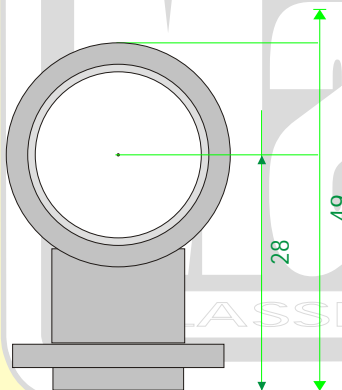

ADAPTADOR DE ALUMINIO PARA EL AGARRE ROSCA DESMONTABLE U 43

AGARRE ROSCA DESMONTABLE U 43
TOP EYE SCREW DESIGN VIVA U 43
MATERIAL: ALUMINIUM ANIODIZED

**ADAPTADOR PARA EL EJE DEL
AGARRE DESMONTABLE U**

TOP EYE COLLECTION

TOP EYE 39

OPTION BUSHES

BALL JOINT STANDART	BALL JOINT OPTION GB	RUBBER	RUBBER
∅ 12	∅ 12,7	∅ 14	∅ 15

MATERIAL: ALUMINIUM ANIODIZED

TOP EYE 43 NEW

OPTION BUSHES

BALL JOINT STANDART	BALL JOINT OPTION GB	RUBBER	RUBBER
∅ 12	∅ 12,7	∅ 14	∅ 15

MATERIAL: ALUMINIUM ANIODIZED

TOP EYE 53 NEW

OPTION BUSHES

BALL JOINT STANDART	BALL JOINT OPTION GB	RUBBER	RUBBER
∅ 12	∅ 12,7	∅ 14	∅ 15

MATERIAL: ALUMINIUM ANIODIZED

TOP EYE 49

OPTION BUSHES

BALL JOINT STANDART	BALL JOINT OPTION GB	RUBBER	RUBBER
∅ 12	∅ 12,7	∅ 14	∅ 15

MATERIAL: ALUMINIUM ANIODIZED

TOP EYE COLLECTION RA

TOP EYE MONT RA + SCREW 49

OPTION BUSHES

BALL JOINT STANDART	BALL JOINT OPTION GB	RUBBER	RUBBER
Ø 12	Ø 12,7	Ø 14	Ø 15

MATERIAL: ALUMINIUM ANIODIZED

CLASSIC SHOCK ABSORBERS