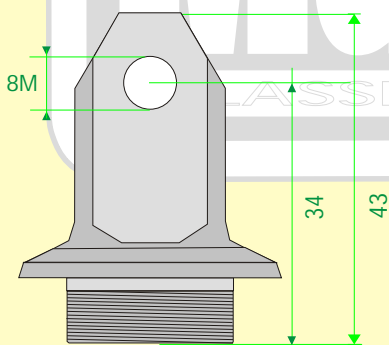

**TOP EYE COLLECTION
MODELOS DE AGARRES**

MODELOS AGARRES DESMONTABLES CON ROSCA
TOP EYE SCREW COLLECTION

AGARRE ROSCA DESMONTABLE D44
TOP EYE SCREW DESIGN 44

OPTION BUSHES			
BALL JOINT STANDART	BALL JOINT OPTION GB	RUBBER	RUBBER
∅ 12	∅ 12,7	∅ 14	∅ 15

MATERIAL: ALUMINIUM ANIODIZED

AGARRE ROSCA DESMONTABLE U 43
TOP EYE SCREW DESIGN VIVA U 43

MATERIAL: ALUMINIUM ANIODIZED

AGARRE ROSCA DESMONTABLE D39
TOP EYE SCREW DESIGN 39

OPTION BUSHES			
BALL JOINT STANDART	BALL JOINT OPTION GB	RUBBER	RUBBER
∅ 12	∅ 12,7	∅ 14	∅ 15

MATERIAL: ALUMINIUM ANIODIZED

AGARRE ROSCA DESMONTABLE D49
TOP EYE SCREW DESIGN 49

OPTION BUSHES			
BALL JOINT STANDART	BALL JOINT OPTION GB	RUBBER	RUBBER
∅ 12	∅ 12,7	∅ 14	∅ 15

MATERIAL: ALUMINIUM ANIODIZED

ADAPTADOR DE ALUMINIO PARA EL AGARRE ROSCA DESMONTABLE U 43

AGARRE ROSCA DESMONTABLE U 43
TOP EYE SCREW DESIGN VIVA U 43
MATERIAL: ALUMINIUM ANIODIZED

**ADAPTADOR PARA EL EJE DEL
AGARRE DESMONTABLE U**

TOP EYE COLLECTION